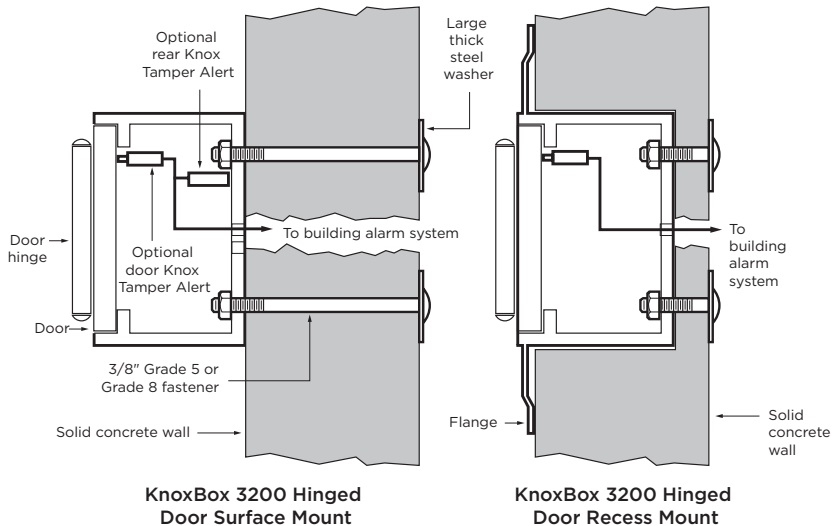

Exterior Dimensions: Surface Mount Body - 4" H x 5" W x 3-7/8" D
Recessed Mount Flange - 7" H x 7" W

Electronic Lock: Powered by Knox eKey. Communicates using industry standard encryption.

Finish: Knox-Coat proprietary finishing process

SURFACE MOUNT - FRONT VIEW

RECESS MOUNT - FRONT VIEW

SIDE VIEW

GENERAL MOUNTING INSTRUCTIONS

Suggested minimum mounting height, 6 feet above ground.

ATTENTION: KnoxBox is a very strong device that **MUST** be mounted properly to ensure maximum security and resist physical attack.

RECESS MOUNTING KIT AND INSTALLATION INSTRUCTIONS

The Recess Mounting Kit (RMK) includes shell housing and mounting hardware, which may only be used for recessed models to cast-in-place within new concrete or masonry construction. The KnoxBox is mounted into the shell housing after construction is completed.

RECESS MOUNTING KIT DIMENSIONS

Rough-in Dimensions:
6-1/2" H x 6-1/2" W x 5" D

Recessed Mounting Using Recess Mounting Kit (RMK)

IMPORTANT:

Care should be taken to ensure the front of the Recess Mounting Kit (RMK) shell housing, including the cover plate and screw heads, is flush with the wall. The RMK must be plumbed to ensure vertical alignment of the box.