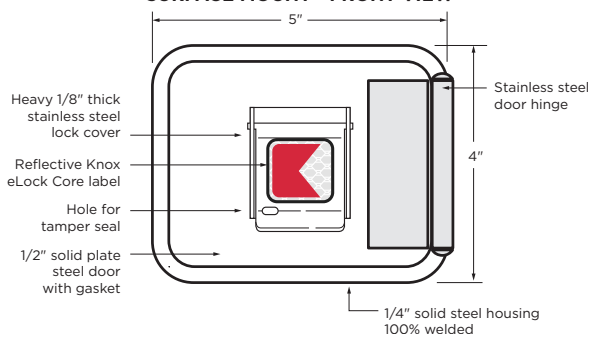

ORDERING SPECIFICATIONS

To insure procurement and delivery of the Electronic KnoxBox 3200, it is suggested that following specification paragraph is used:

KnoxBox surface/recessed mount with hinged door, with/without UL Listed Knox Tamper Alert. 1/4" plate steel housing, 1/2" thick steel door with interior gasket seal and stainless steel door hinge. Box is UL Listed. Lock has 1/8" thick stainless steel dust cover with tamper seal mounting capability, a rainguard to protect against certain weather conditions and a reflective Knox label indicating the Knox eLock System.

Exterior Dimensions: Surface Mount Body - 4" H x 5" W x 3-7/8" D
Recessed Mount Flange - 7" H x 7" W

Electronic Lock: Powered by Knox eKey. Communicates using industry standard encryption.

Finish: Knox-Coat proprietary finishing process

Color: Black, Dark Bronze or Aluminum

P/N: KnoxBox KLS-3200 (mfr's cat. ID)

Mfr's Name: KNOX COMPANY

WEIGHT:

Surface Mount - 8 lbs.
Recessed Mount - 9 lbs.

DIMENSIONS:

Surface Mount Body - 4" H x 5" W x 3-7/8" D
Recessed Mount Flange - 7" H x 7" W

SURFACE MOUNT - FRONT VIEW

RECESS MOUNT - FRONT VIEW

SIDE VIEW

GENERAL MOUNTING INSTRUCTIONS

Suggested minimum mounting height, 6 feet above ground.

ATTENTION: KnoxBox is a very strong device that **MUST** be mounted properly to ensure maximum security and resist physical attack.