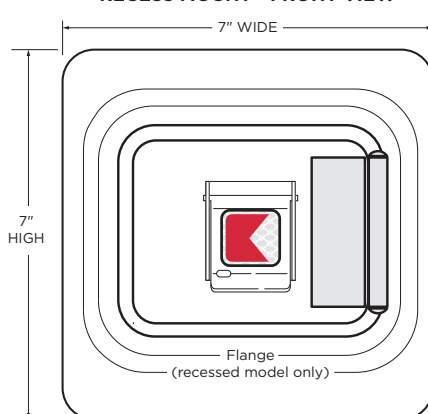

Exterior Dimensions: Surface Mount Body - 4" H x 5" W x 3-7/8" D
Recessed Mount Flange - 7" H x 7" W

Electronic Lock: Powered by Knox eKey. Communicates using industry standard encryption.

Finish: Knox-Coat proprietary finishing process

Color: Black, Dark Bronze or Aluminum

P/N: KnoxBox KLS-3200 (mfr's cat. ID)

Mfr's Name: KNOX COMPANY

WEIGHT:

Surface Mount - 8 lbs.
Recessed Mount - 9 lbs.

DIMENSIONS:

Surface Mount Body - 4" H x 5" W x 3-7/8" D
Recessed Mount Flange - 7" H x 7" W

SURFACE MOUNT - FRONT VIEW

RECESS MOUNT - FRONT VIEW

SIDE VIEW

GENERAL MOUNTING INSTRUCTIONS

Suggested minimum mounting height, 6 feet above ground.

ATTENTION: KnoxBox is a very strong device that **MUST** be mounted properly to ensure maximum security and resist physical attack.

RECESS MOUNTING KIT DIMENSIONS

Rough-in Dimensions:
6-1/2" H x 6-1/2" W x 5" D

Recessed Mounting Using Recess Mounting Kit (RMK)

IMPORTANT:

Care should be taken to ensure the front of the Recess Mounting Kit (RMK) shell housing, including the cover plate and screw heads, is flush with the wall. The RMK must be plumbed to ensure vertical alignment of the box.