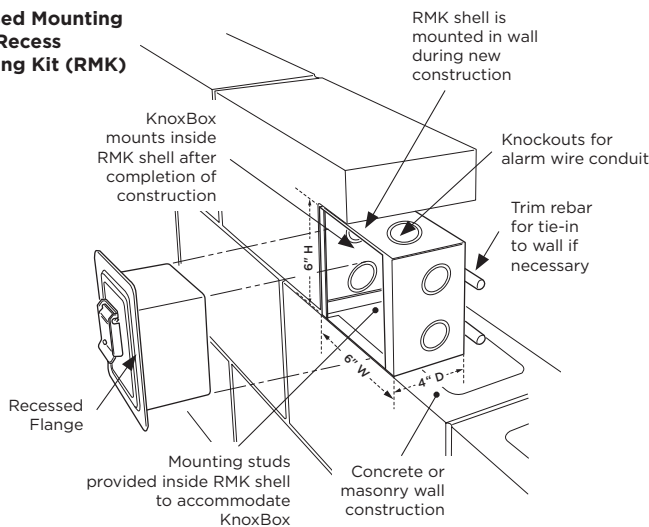

SURFACE MOUNT - FRONT VIEW

RECESS MOUNT - FRONT VIEW

SIDE VIEW

GENERAL MOUNTING INSTRUCTIONS

Suggested minimum mounting height, 6 feet above ground.

ATTENTION: KnoxBox is a very strong device that **MUST** be mounted properly to ensure maximum security and resist physical attack.

RECESS MOUNTING KIT AND INSTALLATION INSTRUCTIONS

The Recess Mounting Kit (RMK) includes shell housing and mounting hardware, which may only be used for recessed models to cast-in-place within new concrete or masonry construction. The KnoxBox is mounted into the shell housing after construction is completed.

RECESS MOUNTING KIT DIMENSIONS

Rough-in Dimensions:
6-1/2" H x 6-1/2" W x 5" D

Recessed Mounting Using Recess Mounting Kit (RMK)

IMPORTANT:

Care should be taken to ensure the front of the Recess Mounting Kit (RMK) shell housing, including the cover plate and screw heads, is flush with the wall. The RMK must be plumbed to ensure vertical alignment of the box.