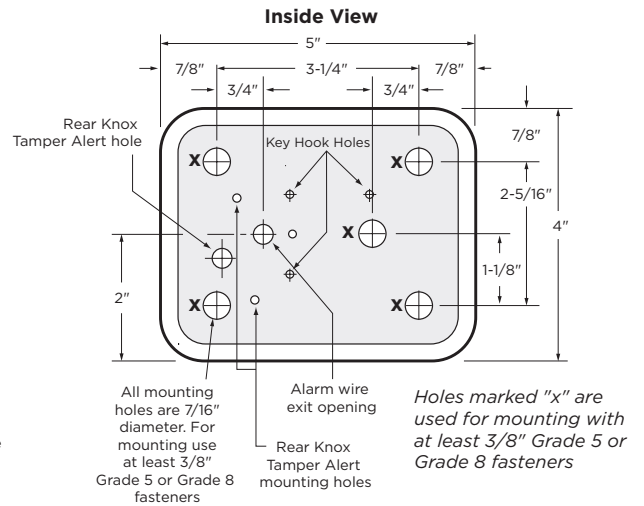

Exterior Dimensions: Surface Mount Body - 4" H x 5" W x 3-7/8" D
Recessed Mount Flange - 7" H x 7" W

Electronic Lock: Powered by Knox eKey. Communicates using industry standard encryption.

Finish: Knox-Coat proprietary finishing process

SURFACE MOUNT - FRONT VIEW

RECESS MOUNT - FRONT VIEW

SIDE VIEW

GENERAL MOUNTING INSTRUCTIONS

Suggested minimum mounting height, 6 feet above ground.

ATTENTION: KnoxBox is a very strong device that **MUST** be mounted properly to ensure maximum security and resist physical attack.

RECESS MOUNTING KIT AND INSTALLATION INSTRUCTIONS

The Recess Mounting Kit (RMK) includes shell housing and mounting hardware, which may only be used for recessed models to cast-in-place within new concrete or masonry construction. The KnoxBox is mounted into the shell housing after construction is completed.

RECESS MOUNTING KIT DIMENSIONS

Rough-in Dimensions:
6-1/2" H x 6-1/2" W x 5" D

Recessed Mounting Using Recess Mounting Kit (RMK)

IMPORTANT:

Care should be taken to ensure the front of the Recess Mounting Kit (RMK) shell housing, including the cover plate and screw heads, is flush with the wall. The RMK must be plumbed to ensure vertical alignment of the box.