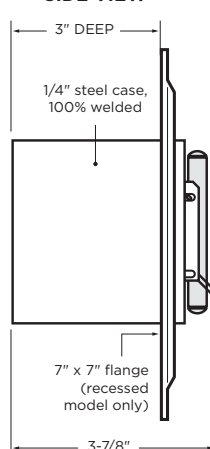

Exterior Dimensions: Surface Mount Body - 4" H x 5" W x 3-7/8" D
Recessed Mount Flange - 7" H x 7" W

Electronic Lock: Powered by Knox eKey. Communicates using industry standard encryption.

Finish: Knox-Coat proprietary finishing process

Color: Black, Dark Bronze or Aluminum

P/N: KnoxBox KLS-3200 (mfr's cat. ID)

Mfr's Name: KNOX COMPANY

WEIGHT:

Surface Mount - 8 lbs.
Recessed Mount - 9 lbs.

DIMENSIONS:

Surface Mount Body - 4" H x 5" W x 3-7/8" D
Recessed Mount Flange - 7" H x 7" W

SURFACE MOUNT - FRONT VIEW

RECESS MOUNT - FRONT VIEW

SIDE VIEW

GENERAL MOUNTING INSTRUCTIONS

Suggested minimum mounting height, 6 feet above ground.

ATTENTION: KnoxBox is a very strong device that **MUST** be mounted properly to ensure maximum security and resist physical attack.

RECESS MOUNTING KIT DIMENSIONS

Rough-in Dimensions:
6-1/2" H x 6-1/2" W x 5" D

Recessed Mounting Using Recess Mounting Kit (RMK)

IMPORTANT:

Care should be taken to ensure the front of the Recess Mounting Kit (RMK) shell housing, including the cover plate and screw heads, is flush with the wall. The RMK must be plumbed to ensure vertical alignment of the box.